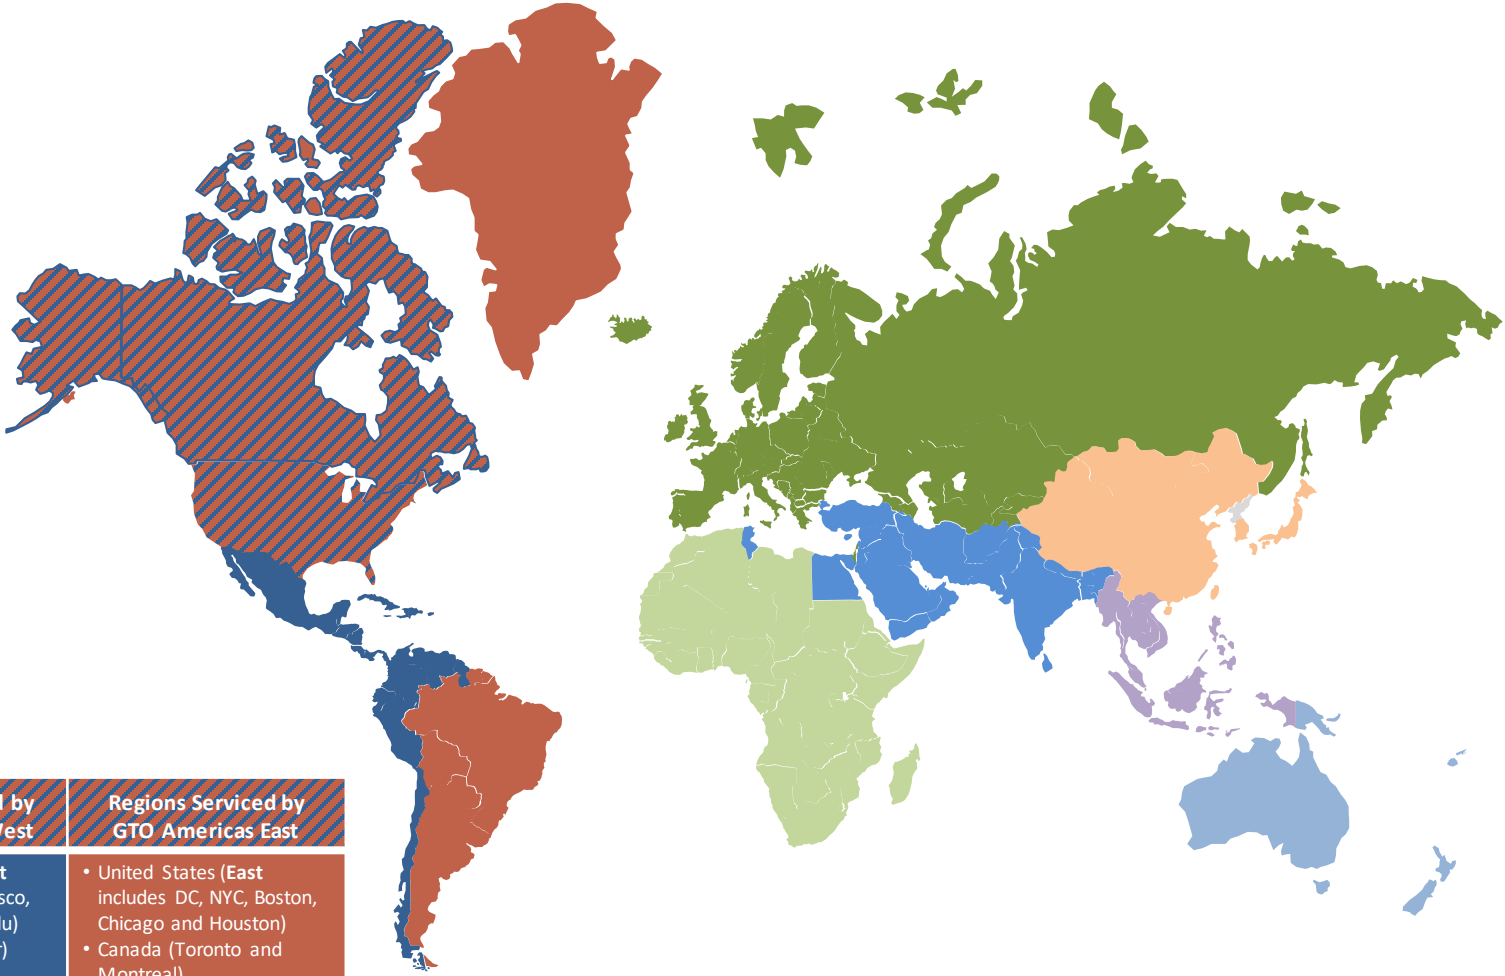

Global Talent Officer regions

Regions serviced by GTO Americas West	Regions Serviced by GTO Americas East
<ul style="list-style-type: none"> • United States (West includes San Francisco, LA, Denver, Honolulu) • Canada (Vancouver) 	<ul style="list-style-type: none"> • United States (East includes DC, NYC, Boston, Chicago and Houston) • Canada (Toronto and Montreal)

							
America West	America East	Africa	Europe	South Asia	South East Asia	Hong Kong & North Asia	Australasia
GlobalTalentAmericas@dfat.gov.au	GlobalTalentAmericas@dfat.gov.au	GlobalTalentAfrica@homeaffairs.gov.au	GlobalTalentEurope@dfat.gov.au	GlobalTalentSouthAsia@homeaffairs.gov.au	GlobalTalentSouthEastAsia@dfat.gov.au	GlobalTalentHK@dfat.gov.au & GlobalTalentNorthAsia@dfat.gov.au	GlobalTalentAustralasia@homeaffairs.gov.au