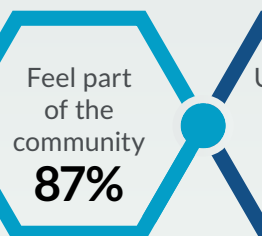

AMEP STUDENT SURVEY 2022

KEY FINDINGS

THE AMEP HELPS MIGRANTS WITH LIFE IN AUSTRALIA

AMEP helps students
FEEL MORE CONFIDENT

AMEP helps students
COMMUNICATE

AMEP helps with
EVERYDAY TASKS

THE AMEP IMPROVES ENGLISH SKILLS

THE AMEP HELPS MIGRANTS ACHIEVE GOALS

Students learn the English
they need for work

Students learn the English
they need for further study

THE AMEP CONNECTS MIGRANTS WITH COMMUNITY

STUDENTS ARE HAPPY WITH CLASSES