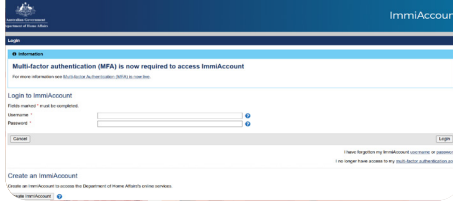

Have you applied for your PEV yet?

No, I thought the invitation means I have a PEV.

Your invitation to apply is not a PEV - you still need to apply for it. You have 120 days to apply from the time you got your Notification of Selection letter.

How do I apply?

First, gather your information and documents. Scan this QR code for a checklist of things we might need.

Go to the link in your invitation letter, or login to your ImmiAccount. Complete the application, attach a copy of your passport and other documents, pay the visa application charge and press submit.